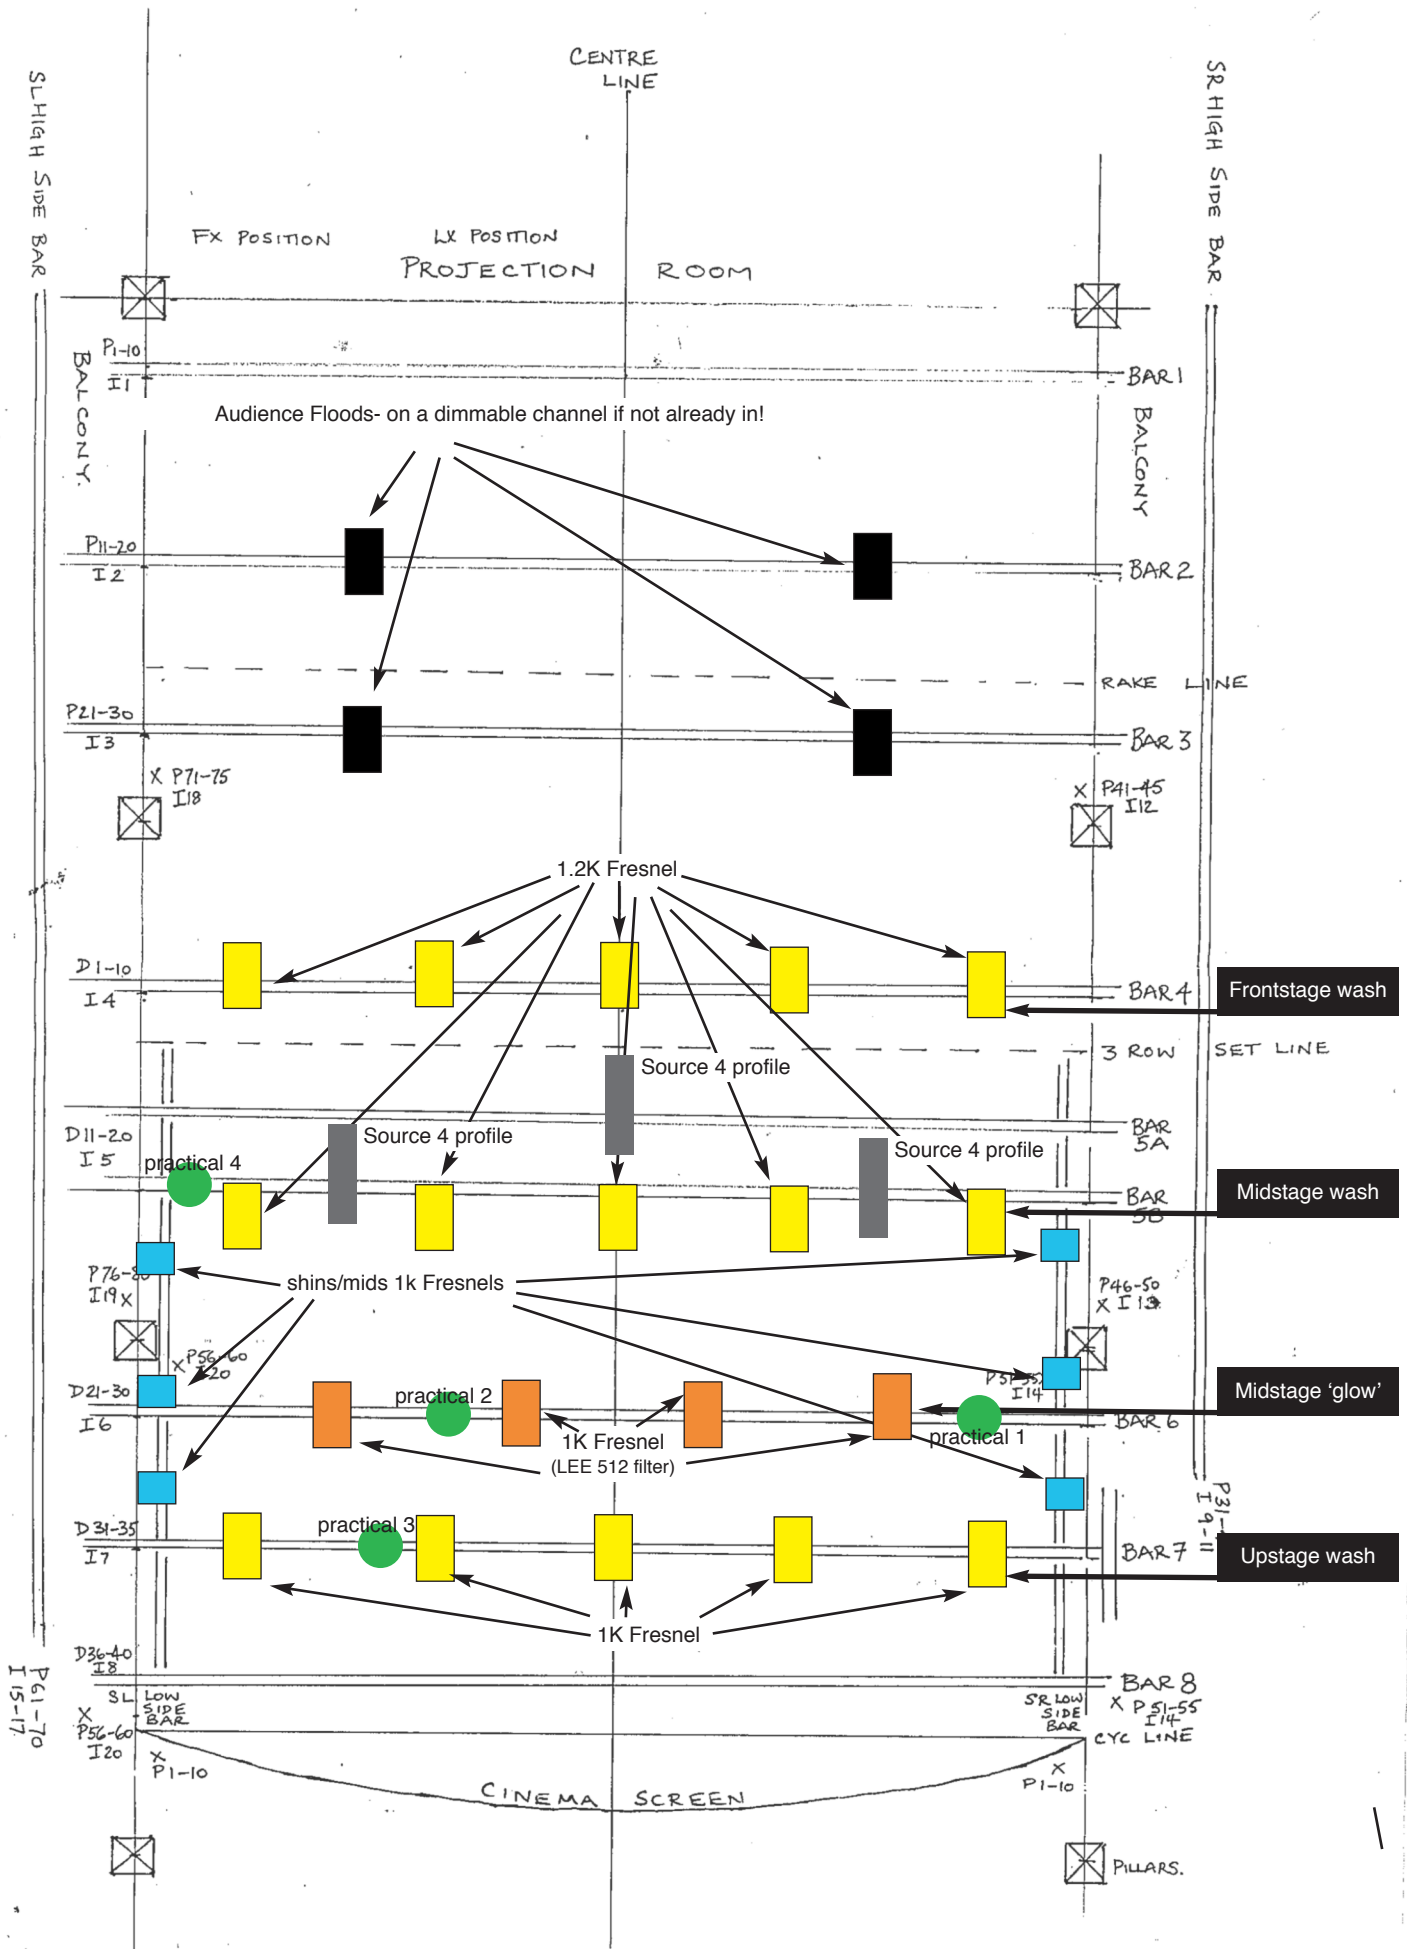

# ARNOLFINI SIMPLIFIED THEATRE LIGHTING PLAN. 21.3.90. JSR

SCALE = 1:60